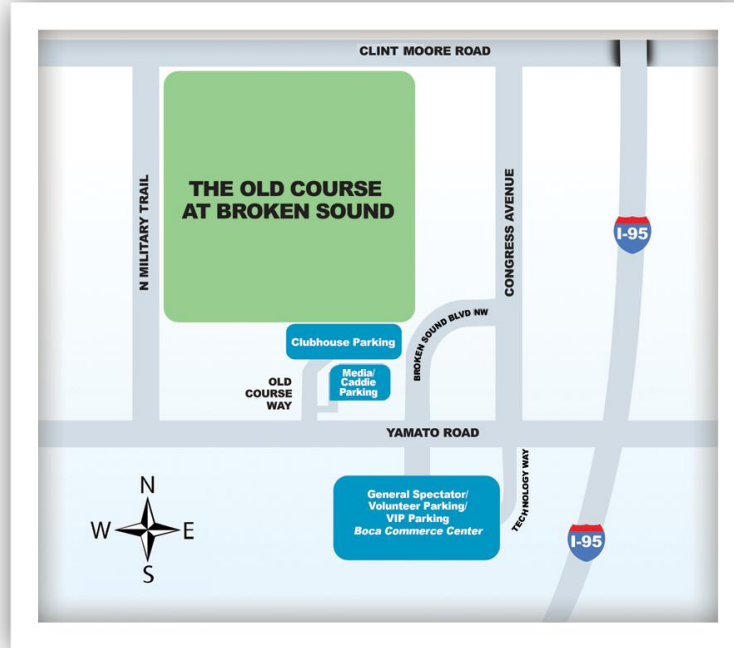

# Parking and Directions

## *Directions to VIP Parking*

- From I-95: Exit Yamato West (heading I-95 North #48B, heading I-95 South #48)  
 Turn LEFT at NW Broken Sound Parkway (third light)  
 At the first round-a-bout turn LEFT onto Telecom Drive.
- From FL Turnpike: Exit Glades Road  
 Make a LEFT at Jog Road  
 Turn RIGHT at Yamato  
 Turn RIGHT at NW Broken Sound Parkway (fourth light)  
 At the first round-a-bout turn LEFT onto Telecom Drive.

## *Allianz Championship Tournament General Spectator & Volunteer Parking*

- From I-95: Exit Yamato West (heading I-95 North #48B, heading I-95 South #48)  
 Turn LEFT at Congress/Technology Way  
 Turn RIGHT at stop sign  
 Follow signs to tournament parking
- From FL Turnpike: Exit Glades Road  
 Make a LEFT Jog Road  
 Turn RIGHT at Yamato  
 Turn RIGHT at Congress/Technology Way  
 Turn RIGHT at stop sign  
 Follow signs to tournament parking

## *Directions to Media/Caddie Parking @ LifeTime Fitness*

- From I-95: Exit Yamato West (heading I-95 North #48B, heading I-95 South #48)  
 Turn RIGHT at Old Course Way (fourth light)
- From FL Turnpike: Exit Glades Road  
 Make a LEFT at Jog Road  
 Turn RIGHT at Yamato  
 Turn LEFT at Old Course Way (third light)