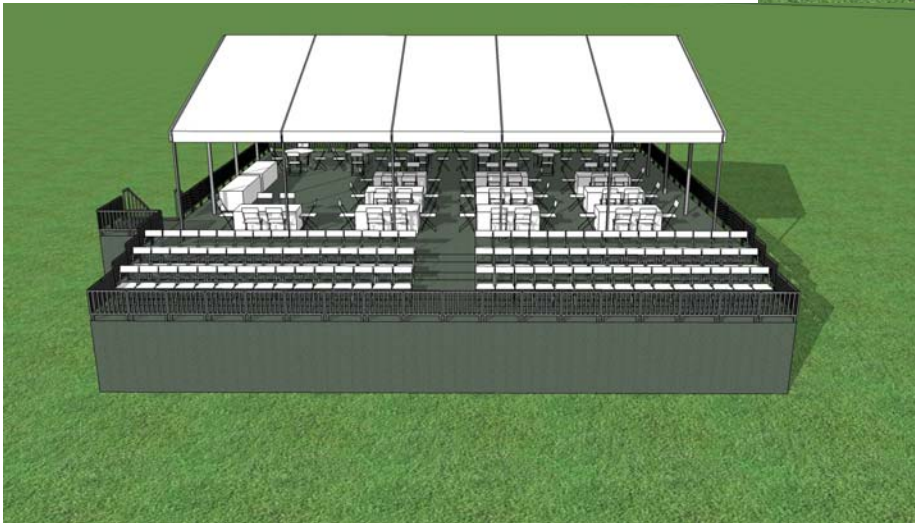

Allianz-VIP Suite

KARL's
EVENT RENTAL

40"x50"x10' (12m x 15m x 3.4m) Clearspan
Scaffolding
Stairs to Entrance

Inside:
(6) 48" Round Tables + 24 Chairs
(10) 6' Table + 60
(2) 6' Table - Display
Outside:
(90) Chairs