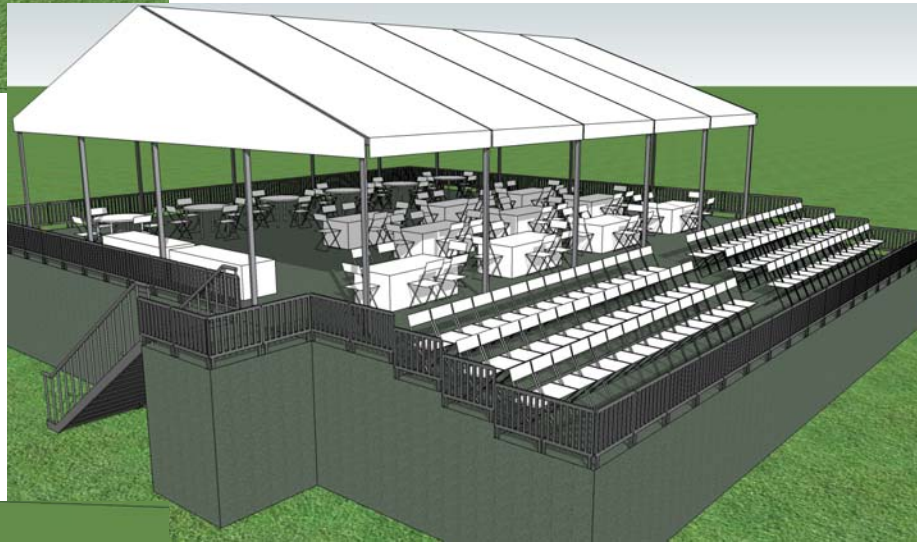

Allianz-VIP Suite

KARL's
EVENT RENTAL

40"x50"x10' (12m x 15m x 3.4m) Clearspan
Scaffolding
Stairs to Entrance

Inside:
(6) 48" Round Tables + 24 Chairs
(10) 6' Table + 60
(2) 6' Table - Display
Outside:
(90) Chairs