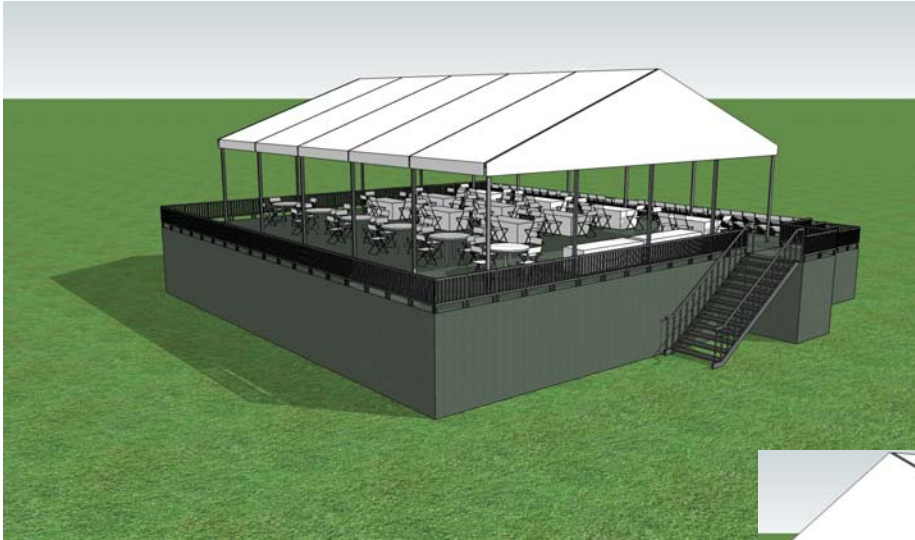

Allianz-VIP Suite

KARL's
EVENT RENTAL

40"x50"x10' (12m x 15m x 3.4m) Clearspan
Scaffolding
Stairs to Entrance

Inside:
(6) 48" Round Tables + 24 Chairs
(10) 6' Table + 60
(2) 6' Table - Display
Outside:
(90) Chairs