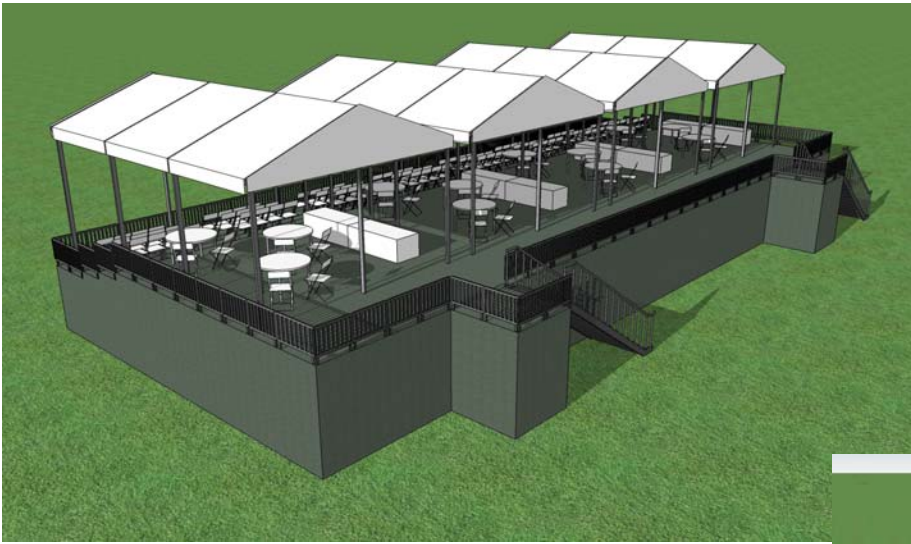

# Allianz-Skybox

**KARL's**  
EVENT RENTAL

20'x30' (6m x 9m) Clearspan  
Scaffolding  
Stairs to Entrance

*Inside:*  
(3) 48" Round Tables + 6 Chairs  
(2) 6' Table - Buffet  
(24) Chairs